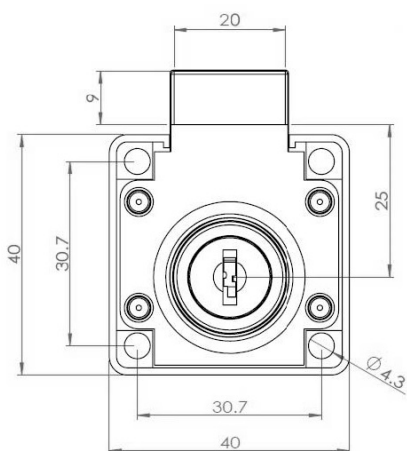

PRODUCT SHEET

Description:

Rim Lock 850, $\varnothing 19 \times 22 \text{mm}$, Drawer, NPL, Trans. Flip CK SISO

Item number:

14.01.051-0

Units	Box	Carton	HS Code	Barcode
Pcs.	20	240	8301300000	
				5704866508049